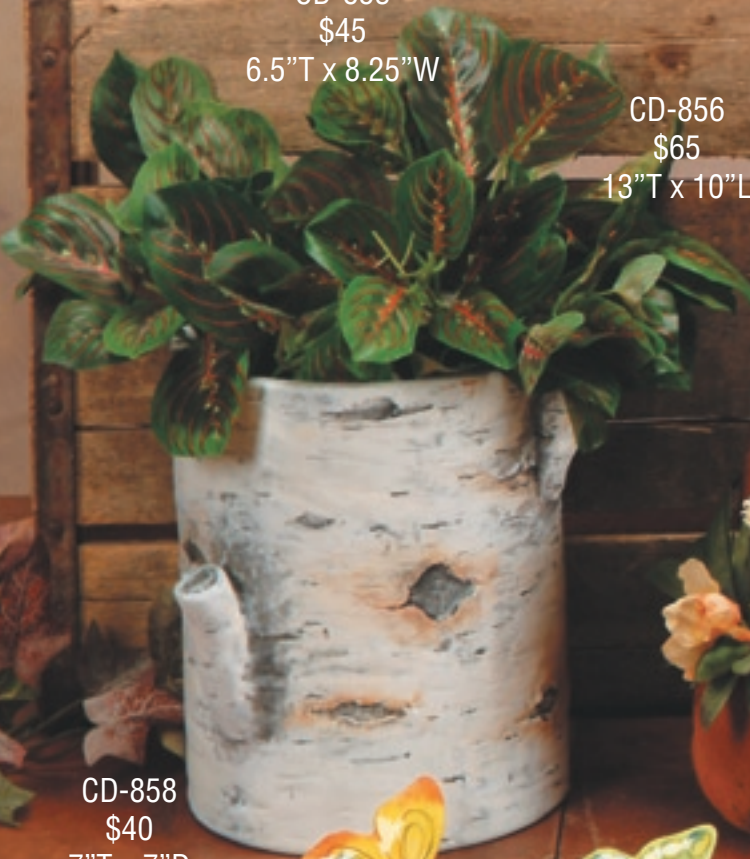

# Spring into Spring

CD-853  
\$45  
6.5" T x 8.25" W

CD-859  
\$36  
6" L x 5" T

CD-855  
\$90  
11" T x 8" W

CD-859  
\$36  
6" L x 5" T

CD-858  
\$40  
7" T x 7" D

CD-856  
\$65  
13" T x 10" L

CD-854  
\$45  
8" L x 6" T

CD-857  
\$17  
3 sizes

CARDINAL DESIGNS by **Mayco**